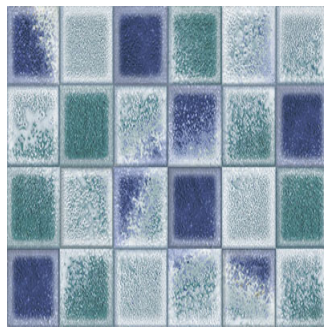

Perini Aqua Blue Decor

Size: 300X450 mm | **Design:** Modern | **Finish:** Satin Matte Finish in Ceramic wall Body | **Series:** Casa Digital

Front View

Scale View

Packaging Details

Size	No. of tiles in box	Coverege Area	
		sq/mtr	sq/ft
300X450 mm	6.0	0.81	8.72