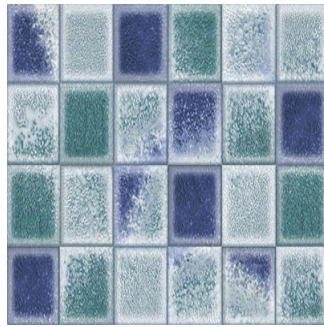

Perini Aqua Blue Decor

Size: 300X450 mm | Design: Stone | Finish: Glossy Finish in Ceramic wall Body | Series: Casa Digital

Front View

Scale View

Packaging Details

Size	No. of tiles in box	Coverege Area	
		sq/mtr	sq/ft
300X450 mm	6.0	0.81	8.72