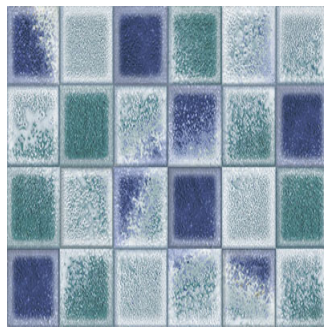

## Perini Aqua Blue Decor

**Size:** 300X450 mm | **Design:** Stone | **Finish:** Glossy Finish in Ceramic wall Body | **Series:** Casa Digital

Front View

Scale View