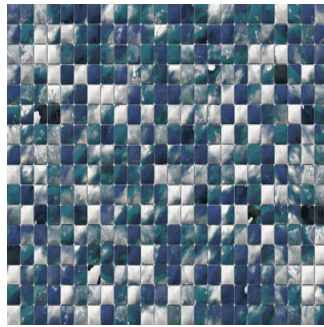

Perini Crystal Blue Decor

Size: 300X450 mm | Design: Stone | Finish: Glossy Finish in Ceramic wall Body | Series: Casa Digital

Front View

Scale View

Packaging Details

Size	No. of tiles in box	Coverege Area	
		sq/mtr	sq/ft
300X450 mm	6.0	0.81	8.72