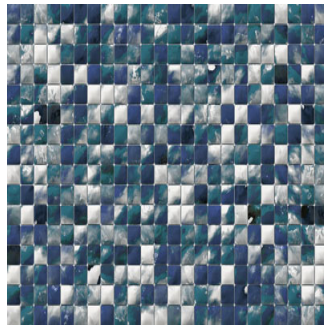

## Perini Crystal Blue Decor

**Size:** 300X450 mm | **Design:** Modern | **Finish:** Satin Matte Finish in Ceramic wall Body | **Series:** Casa Digital

Front View

Scale View