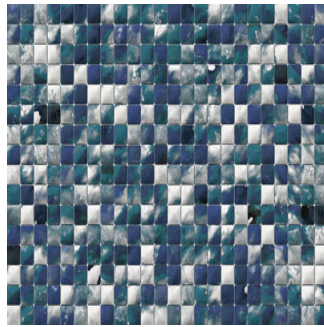

Perini Crystal Blue Decor

Size: 300X450 mm | **Design:** Stone | **Finish:** Glossy Finish in Ceramic wall Body | **Series:** Casa Digital

Front View

Scale View

Packaging Details

Size	No. of tiles in box	Coverege Area	
		sq/mtr	sq/ft
300X450 mm	6.0	0.81	8.72