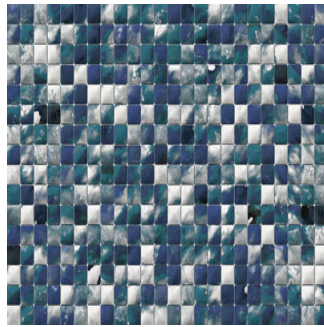

## Perini Crystal Blue Decor

Size: 300X450 mm | Design: Stone | Finish: Glossy Finish in Ceramic wall Body | Series: Casa Digital

Front View

Scale View