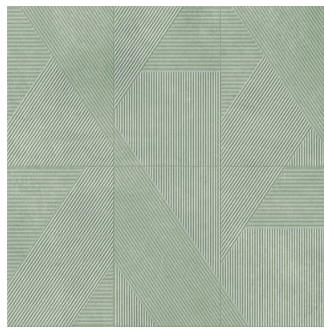

Perini Green Decor

Size: 300X450 mm | **Design:** Stone | **Finish:** Satin Matte Finish in Ceramic wall Body | **Series:** Casa Digital

Front View

Scale View

Packaging Details

Size	No. of tiles in box	Coverege Area	
		sq/mtr	sq/ft
300X450 mm	6.0	0.81	8.72