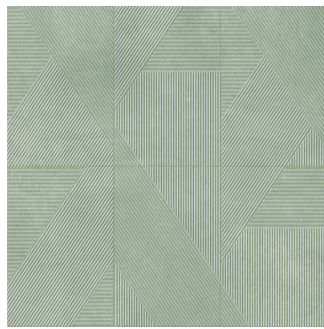

## Perini Green Decor

**Size:** 300X450 mm | **Design:** Modern | **Finish:** Satin Matte Finish in Ceramic wall Body | **Series:** Casa Digital

Front View

Scale View