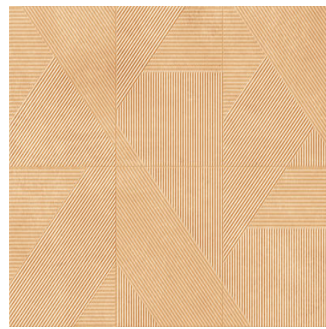

Perini Yellow Decor

Size: 300X450 mm | **Design:** Stone | **Finish:** Satin Matte Finish in Ceramic wall Body | **Series:** Casa Digital

Front View

Scale View

Packaging Details

Size	No. of tiles in box	Coverege Area	
		sq/mtr	sq/ft
300X450 mm	6.0	0.81	8.72