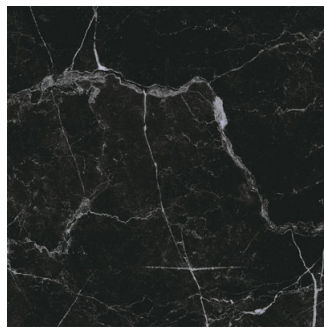

Crust Calypso BW

Size: 300X300 mm | Design: Marble | Finish: Satin Matte Finish in Ceramic wall Body | Series: Crust New

Front View

Scale View

Packaging Details

Size	No. of tiles in box	Coverege Area	
		sq/mtr	sq/ft
300X300 mm	9.0	0.81	8.72