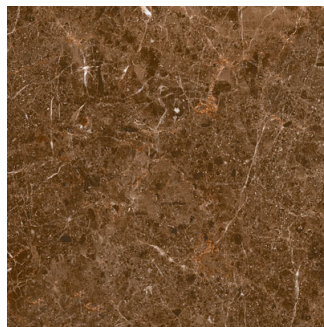

## Crust Empera Brown

**Size:** 300X300 mm | **Design:** Marble | **Finish:** Satin Matte Finish in Ceramic wall Body | **Series:** Crust New

Front View

Scale View