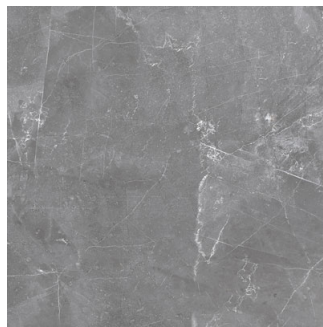

## Crust Nulvi grey

**Size:** 300X300 mm | **Design:** Marble | **Finish:** Satin Matte Finish in Ceramic wall Body | **Series:** Crust New

Front View

Scale View