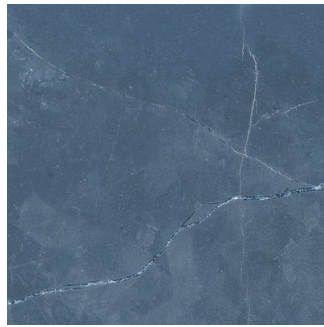

Crust Vintal Blue

Size: 300X300 mm | **Design:** Marble | **Finish:** Satin Matte Finish in Ceramic wall Body | **Series:** Crust New

Front View

Scale View

Packaging Details

Size	No. of tiles in box	Coverege Area	
		sq/mtr	sq/ft
300X300 mm	9.0	0.81	8.72