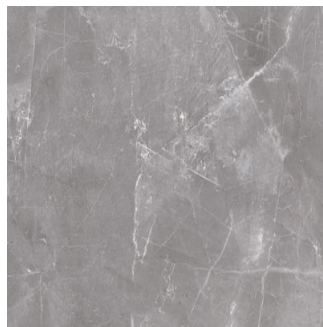

Nulvi Grey Dark

Size: 300X450 mm | **Design:** Marble | **Finish:** Glossy Finish in Ceramic wall Body | **Series:** Cosmos Digital

Front View

Scale View

Packaging Details

Size	No. of tiles in box	Coverge Area	
		sq/mtr	sq/ft
300X450 mm	6.0	0.81	8.72