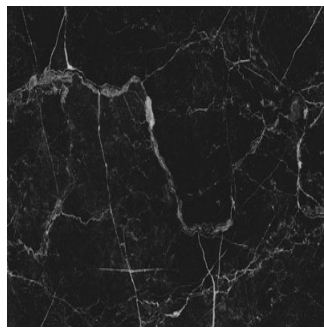

NITCO

TILES MARBLE MOSAICO

Calypso BW Dark

Size: 300X450 mm | Design: Marble | Finish: Glossy Finish in Ceramic wall Body | Series: Cosmos Digital

Front View

Scale View

Packaging Details

| Size | No. of tiles in box | Coverege Area | |
|------------|---------------------|---------------|-------|
| | | sq/mtr | sq/ft |
| 300X450 mm | 6.0 | 0.81 | 8.72 |