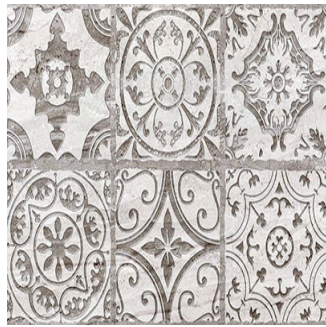

CASCADE GREY DECOR NEW

Size: 300X450 mm | Design: Marble | Finish: Glossy Finish in Ceramic wall Body | Series:

Front View

Scale View

Packaging Details

Size	No. of tiles in box	Coverege Area	
		sq/mtr	sq/ft
300X450 mm	6.0	0.81	8.72