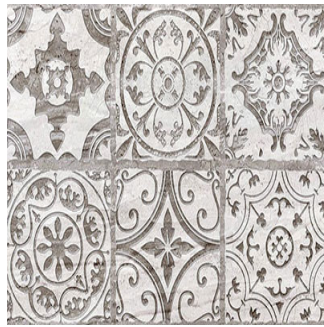

CASCADE GREY DECOR NEW

Size: 300X450 mm | Design: Marble | Finish: Glossy Finish in Ceramic wall Body | Series:

Front View

Scale View

Packaging Details

Size	No. of tiles in box	Coverge Area	
		sq/mtr	sq/ft
300X450 mm	6.0	0.81	8.72