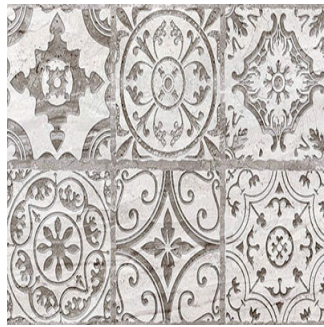

CASCADE GREY DECOR NEW

Size: 300X450 mm | Design: Marble | Finish: Glossy Finish in Ceramic wall Body | Series:

Front View

Scale View

Packaging Details

Size	No. of tiles in box	Coverege Area	
		sq/mtr	sq/ft
300X450 mm	6.0	0.81	8.72