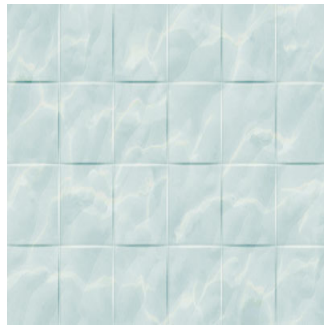

Culinary Aqua Dark

Size: 300X450 mm | **Design:** Marble | **Finish:** Glossy Finish in Ceramic wall Body | **Series:** Cosmos Digital

Front View

Scale View

Packaging Details

| Size | No. of tiles in box | Coverege Area | |
|------------|---------------------|---------------|-------|
| | | sq/mtr | sq/ft |
| 300X450 mm | 6.0 | 0.81 | 8.72 |