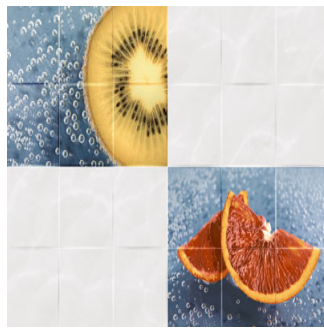

## Culinary Aqua Decor

**Size:** 300X450 mm | **Design:** Marble | **Finish:** Glossy Finish in Ceramic wall Body | **Series:** Cosmos Digital

Front View

Scale View