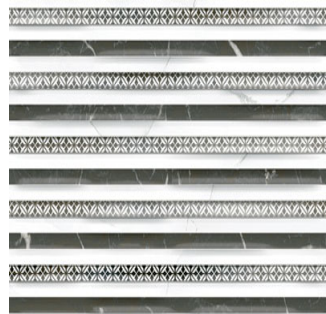

Paseo White Decor 2

Size: 300X450 mm | Design: Marble | Finish: Glossy Finish in Ceramic wall Body | Series: Cosmos Digital

Front View

Scale View

Packaging Details

| Size | No. of tiles in box | Coverge Area | |
|------------|---------------------|--------------|-------|
| | | sq/mtr | sq/ft |
| 300X450 mm | 6.0 | 0.81 | 8.72 |