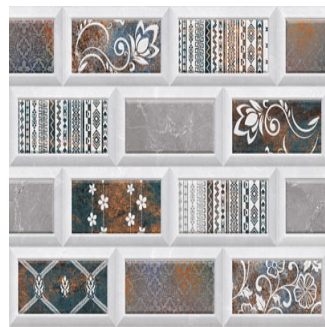

## Nulvi Grey Decor

**Size:** 300X450 mm | **Design:** Marble | **Finish:** Glossy Finish in Ceramic wall Body | **Series:** Cosmos Digital

Front View

Scale View