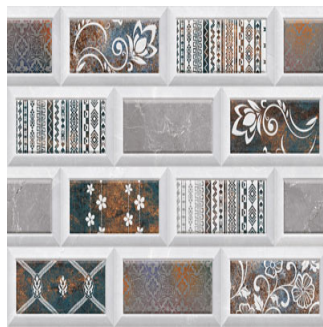

## Nulvi Grey Decor

**Size:** 300X450 mm | **Design:** Marble | **Finish:** Glossy Finish in Ceramic wall Body | **Series:** Cosmos Digital

Front View

Scale View