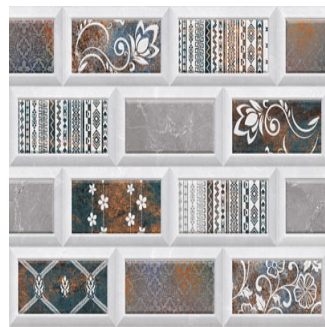

Nulvi Grey Decor

Size: 300X450 mm | **Design:** Modern | **Finish:** Glossy Finish in Ceramic wall Body | **Series:** Cosmos Digital

Front View

Scale View

Packaging Details

Size	No. of tiles in box	Coverge Area	
		sq/mtr	sq/ft
300X450 mm	6.0	0.81	8.72