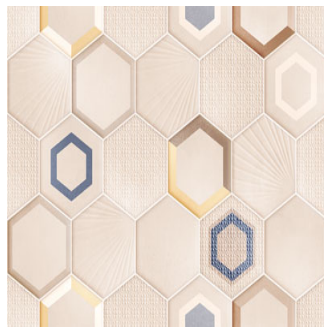

Hex Beige Decor

Size: 300X450 mm | **Design:** Marble | **Finish:** Glossy Finish in Ceramic wall Body | **Series:** Cosmos Digital

Front View

Scale View

Packaging Details

Size	No. of tiles in box	Coverege Area	
		sq/mtr	sq/ft
300X450 mm	6.0	0.81	8.72