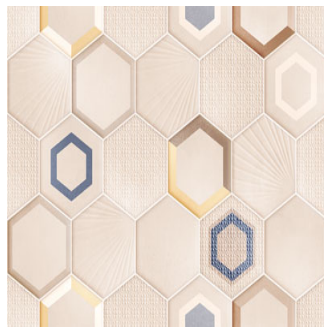

## Hex Beige Decor

**Size:** 300X450 mm | **Design:** Marble | **Finish:** Glossy Finish in Ceramic wall Body | **Series:** Cosmos Digital

Front View

Scale View