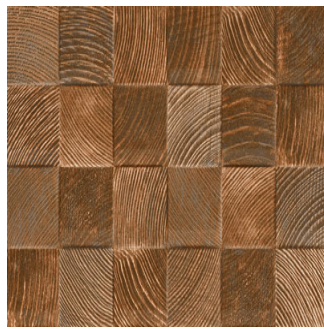

Ozark Brown Dark

Size: 300X450 mm | **Design:** Wood | **Finish:** Glossy Finish in Ceramic wall Body | **Series:** Cosmos Digital

Front View

Scale View

Packaging Details

| Size | No. of tiles in box | Coverege Area | |
|------------|---------------------|---------------|-------|
| | | sq/mtr | sq/ft |
| 300X450 mm | 6.0 | 0.81 | 8.72 |