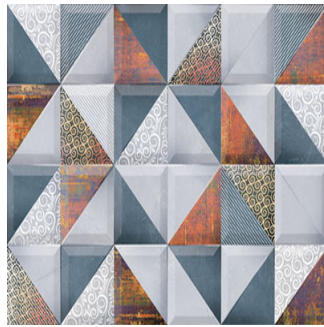

Vintal Blue Decor 2

Size: 300X450 mm | **Design:** Marble | **Finish:** Glossy Finish in Ceramic wall Body | **Series:** Cosmos Digital

Front View

Scale View

Packaging Details

Size	No. of tiles in box	Coverege Area	
		sq/mtr	sq/ft
300X450 mm	6.0	0.81	8.72