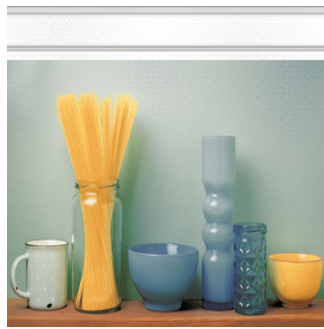

Bella Royal White Decor

Size: 300X450 mm | **Design:** Marble | **Finish:** Glossy Finish in Ceramic wall Body | **Series:** Cosmos Digital

Front View

Scale View

Packaging Details

Size	No. of tiles in box	Coverege Area	
		sq/mtr	sq/ft
300X450 mm	6.0	0.81	8.72