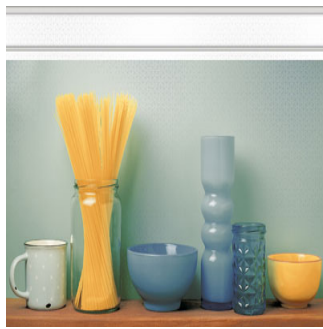

## Bella Royal White Decor

**Size:** 300X450 mm | **Design:** Modern | **Finish:** Glossy Finish in Ceramic wall Body | **Series:** Cosmos Digital

Front View

Scale View