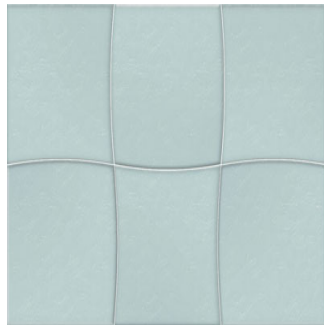

## Kids Benny Dark (Green)

**Size:** 300X450 mm | **Design:** Marble | **Finish:** Glossy Finish in Ceramic wall Body | **Series:** Cosmos Digital

Front View

Scale View

### Packaging Details

Size	No. of tiles in box	Coverege Area	
		sq/mtr	sq/ft
300X450 mm	6.0	0.81	8.72