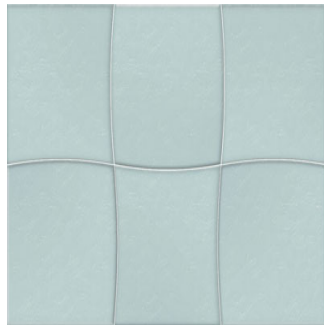

Kids Benny Dark (Green)

Size: 300X450 mm | **Design:** Marble | **Finish:** Glossy Finish in Ceramic wall Body | **Series:** Cosmos Digital

Front View

Scale View

Packaging Details

Size	No. of tiles in box	Coverege Area	
		sq/mtr	sq/ft
300X450 mm	6.0	0.81	8.72