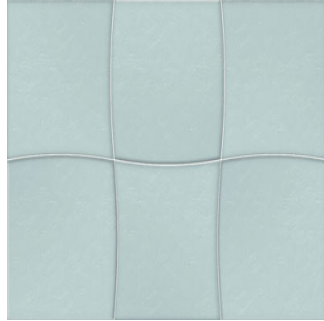

Kids Benny Dark (Green)

Size: 300X450 mm | **Design:** Modern | **Finish:** Glossy Finish in Ceramic wall Body | **Series:** Cosmos Digital

Front View

Scale View

Packaging Details

Size	No. of tiles in box	Coverege Area	
		sq/mtr	sq/ft
300X450 mm	6.0	0.81	8.72