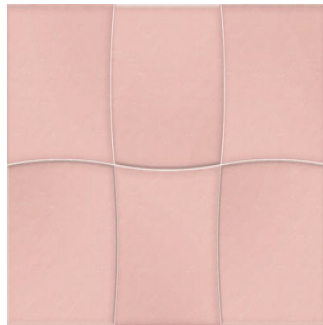

Kids Benny Dark (Pink)

Size: 300X450 mm | Design: Marble | Finish: Glossy Finish in Ceramic wall Body | Series: Cosmos Digital

Front View

Scale View

Packaging Details

Size	No. of tiles in box	Coverege Area	
		sq/mtr	sq/ft
300X450 mm	6.0	0.81	8.72