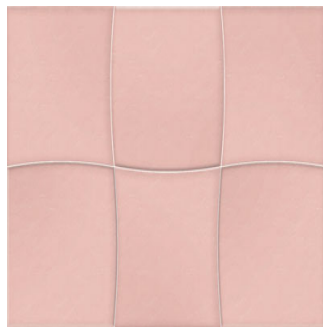

Kids Benny Dark (Pink)

Size: 300X450 mm | Design: Marble | Finish: Glossy Finish in Ceramic wall Body | Series: Cosmos Digital

Front View

Scale View

Packaging Details

Size	No. of tiles in box	Coverege Area	
		sq/mtr	sq/ft
300X450 mm	6.0	0.81	8.72