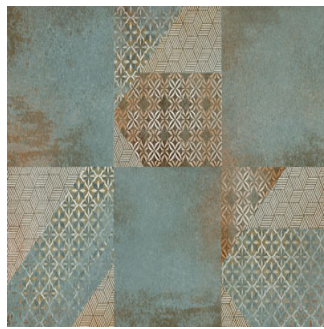

## Riviera Green Decor 2

**Size:** 300X450 mm | **Design:** Vintage | **Finish:** Satin Matte Finish in Ceramic wall Body | **Series:** Cosmos Digital

Front View

Scale View