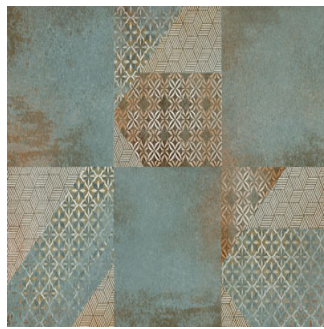

## Riviera Green Decor 2

**Size:** 300X450 mm | **Design:** Stone | **Finish:** Satin Matte Finish in Ceramic wall Body | **Series:** Cosmos Digital

Front View

Scale View