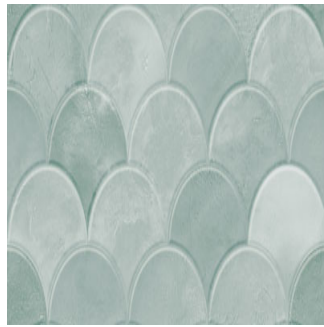

SCALLOP BLUE DECOR

Size: 300X600 mm | Design: Stone | Finish: Glossy Finish in Ceramic wall Body | Series: Casa Digital

Front View

Scale View

Packaging Details

Size	No. of tiles in box	Coverege Area	
		sq/mtr	sq/ft
300X600 mm	5.0	0.9	9.69