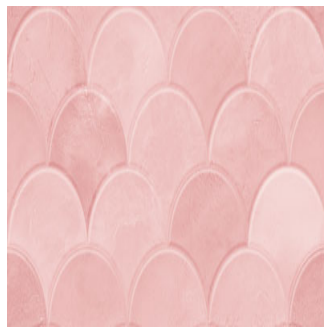

## SCALLOP PINK DECOR

**Size:** 300X600 mm | **Design:** Stone | **Finish:** Glossy Finish in Ceramic wall Body | **Series:** Casa Digital

Front View

Scale View