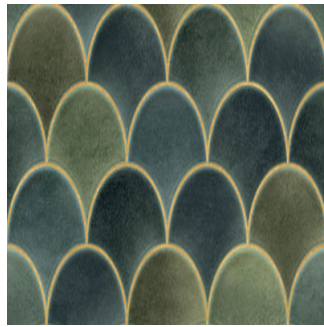

SCALLOP GREEN DECOR

Size: 300X600 mm | Design: Stone | Finish: Glossy Finish in Ceramic wall Body | Series: Casa Digital

Front View

Scale View

Packaging Details

Size	No. of tiles in box	Coverege Area	
		sq/mtr	sq/ft
300X600 mm	5.0	0.9	9.69