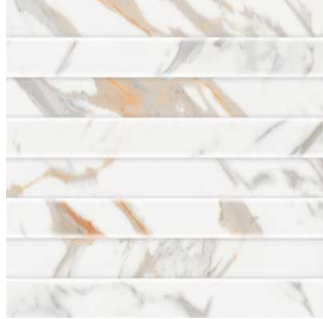

Orro Gold Decor 1

Size: 300X450 mm | **Design:** Marble | **Finish:** Glossy Finish in Ceramic wall Body | **Series:** Galactic Digital

Front View

Packaging Details

Size	No. of tiles in box	Coverege Area	
		sq/mtr	sq/ft
300X450 mm	6.0	0.81	8.72