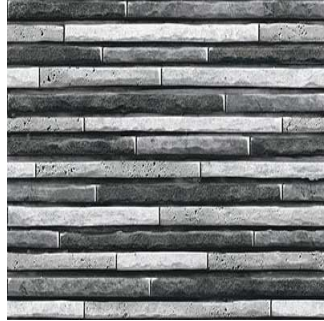

SILEX GRAY

Size: 300X450 mm | **Design:** Stone | **Finish:** Matte Finish in Ceramic wall Body | **Series:** Gold Line Series

Front View

Scale View

Packaging Details

Size	No. of tiles in box	Coverege Area	
		sq/mtr	sq/ft
300X450 mm	5.0	0.68	7.27