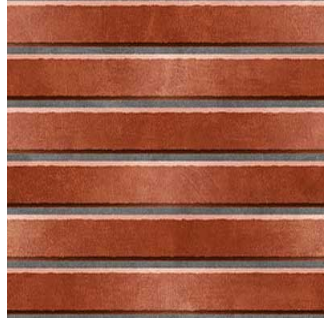

LUNIX RED

Size: 300X450 mm | **Design:** Stone | **Finish:** Matte Finish in Ceramic wall Body | **Series:** Gold Line Series

Front View

Scale View

Packaging Details

Size	No. of tiles in box	Coverege Area	
		sq/mtr	sq/ft
300X450 mm	5.0	0.68	7.27