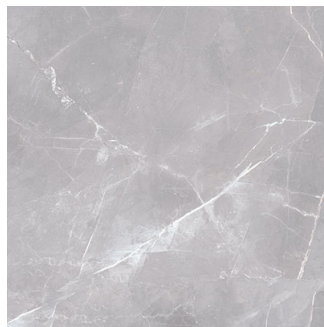

Aeon Amani-IM

Size: 597X597 mm | **Design:** Stone | **Finish:** Matte Finish in Glazed Vitrified Tiles Body | **Series:** Super Premium IM

Front View

Scale View

Packaging Details

Size	No. of tiles in box	Coverege Area	
		sq/mtr	sq/ft
597X597 mm	3.0	1.07	11.51