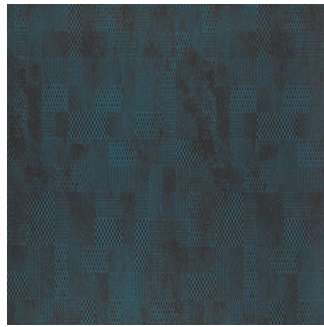

Moda Blue

Size: 1200XX2500 mm | **Design:** Modern | **Finish:** Matte Finish in Glazed Vitrified Tiles Body | **Series:** Marbilano Polished

Front View

Scale View

Packaging Details

Size	No. of tiles in box	Coverege Area	
		sq/mtr	sq/ft
1200XX2500 mm	1.0	2.98	32.02