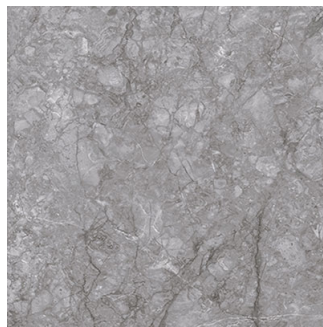

Crust Grey Williams

Size: 300X300 mm | **Design:** Marble | **Finish:** Matte Finish in Ceramic wall Body | **Series:** Crust New

Front View

Scale View

Packaging Details

Size	No. of tiles in box	Coverege Area	
		sq/mtr	sq/ft
300X300 mm	9.0	0.81	8.72