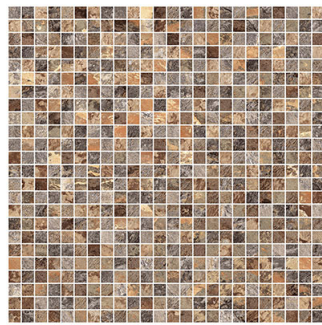

## Crust Montage

**Size:** 300X300 mm | **Design:** Marble | **Finish:** Matte Finish in Ceramic wall Body | **Series:** Crust New

Front View

Scale View