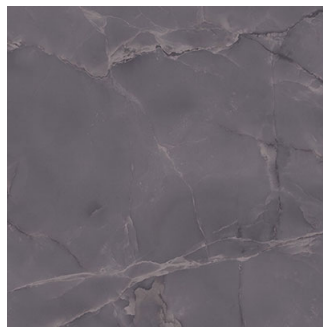

Crust Ebon

Size: 300X300 mm | **Design:** Marble | **Finish:** Matte Finish in Ceramic wall Body | **Series:** Crust New

Front View

Scale View

Packaging Details

Size	No. of tiles in box	Coverege Area	
		sq/mtr	sq/ft
300X300 mm	9.0	0.81	8.72