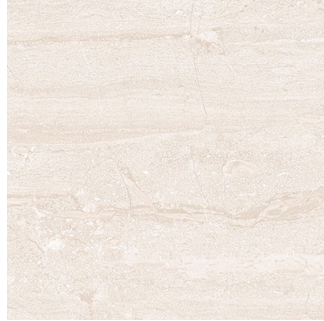

## Crust Cabbana Exp

**Size:** 300X300 mm | **Design:** Modern | **Finish:** Matte Finish in Ceramic wall Body | **Series:** Wall Regular

Front View

Scale View