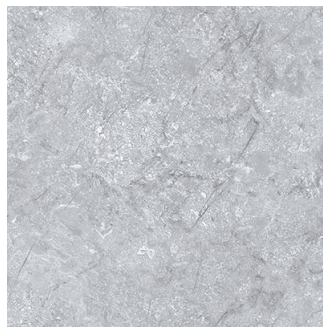

## Crust Liam Grey

Size: 300X300 mm | Design: Marble | Finish: Satin Matte Finish in Ceramic wall Body | Series: Crust New

Front View

Scale View