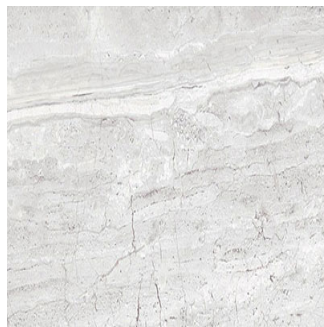

## Cascade Grey Lt

**Size:** 300X450 mm | **Design:** Marble | **Finish:** Glossy Finish in Ceramic wall Body | **Series:** Casa Prima Digital

Front View

Scale View