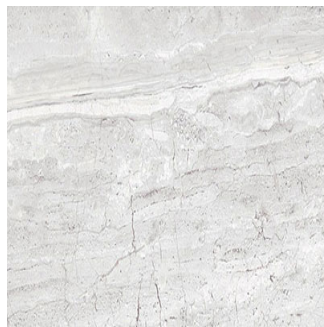

Cascade Grey Lt

Size: 300X450 mm | **Design:** Marble | **Finish:** Glossy Finish in Ceramic wall Body | **Series:** Casa Prima Digital

Front View

Scale View

Packaging Details

Size	No. of tiles in box	Coverege Area	
		sq/mtr	sq/ft
300X450 mm	6.0	0.81	8.72