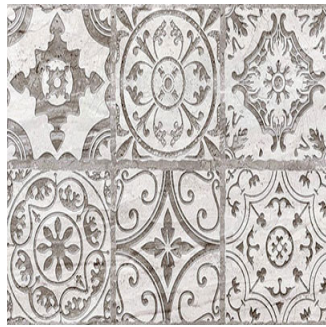

Cascade Grey Decor

Size: 300X450 mm | **Design:** Marble | **Finish:** Glossy Finish in Ceramic wall Body | **Series:** Casa Prima Digital

Front View

Scale View

Packaging Details

Size	No. of tiles in box	Coverege Area	
		sq/mtr	sq/ft
300X450 mm	6.0	0.81	8.72