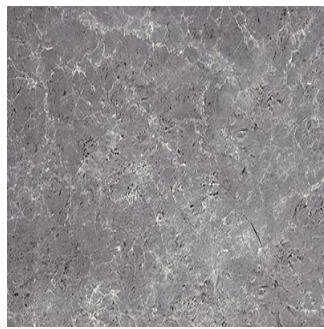

Tuscan Grey

Size: 300X450 mm | **Design:** Marble | **Finish:** Glossy Finish in Ceramic wall Body | **Series:** Cosmos Digital

Front View

Scale View

Packaging Details

Size	No. of tiles in box	Coverege Area	
		sq/mtr	sq/ft
300X450 mm	6.0	0.81	8.72