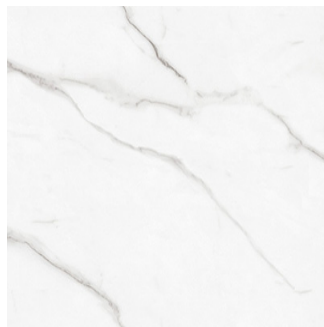

## Coaster White Lt

**Size:** 300X450 mm | **Design:** Marble | **Finish:** Glossy Finish in Ceramic wall Body | **Series:** Cosmos Digital

Front View

Scale View