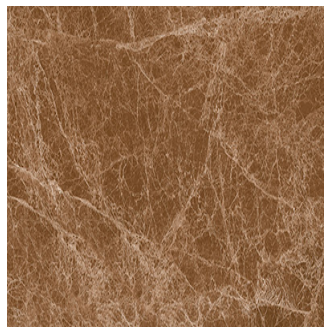

Pagoda

Size: 300X450 mm | **Design:** Marble | **Finish:** Glossy Finish in Ceramic wall Body | **Series:** Cosmos Digital

Front View

Scale View

Packaging Details

Size	No. of tiles in box	Coverege Area	
		sq/mtr	sq/ft
300X450 mm	6.0	0.81	8.72