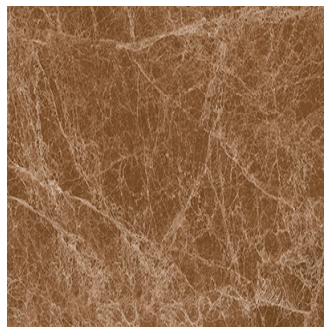

Pagoda

Size: 300X450 mm | **Design:** Marble | **Finish:** Glossy Finish in Ceramic wall Body | **Series:** Cosmos Digital

Front View

Scale View

Packaging Details

Size	No. of tiles in box	Coverege Area	
		sq/mtr	sq/ft
300X450 mm	6.0	0.81	8.72