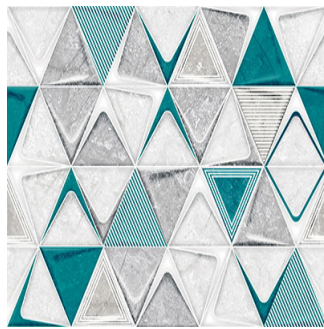

Liam Grey Decor

Size: 300X450 mm | **Design:** Marble | **Finish:** Glossy Finish in Ceramic wall Body | **Series:** Cosmos Digital

Front View

Scale View

Packaging Details

| Size | No. of tiles in box | Coverege Area | |
|------------|---------------------|---------------|-------|
| | | sq/mtr | sq/ft |
| 300X450 mm | 6.0 | 0.81 | 8.72 |