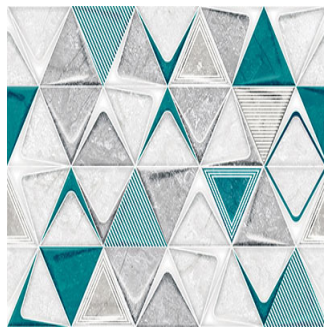

## Liam Grey Decor

**Size:** 300X450 mm | **Design:** Marble | **Finish:** Glossy Finish in Ceramic wall Body | **Series:** Cosmos Digital

Front View

Scale View