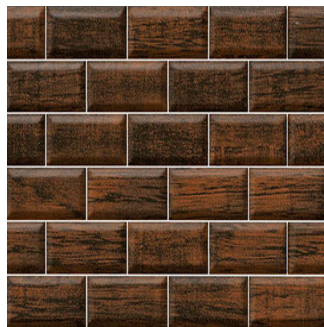

Brick Wood Brown

Size: 300X450 mm | **Design:** Wood | **Finish:** Satin Matte Finish in Ceramic wall Body | **Series:** Cosmos Digital

Front View

Scale View

Packaging Details

Size	No. of tiles in box	Coverege Area	
		sq/mtr	sq/ft
300X450 mm	6.0	0.81	8.72