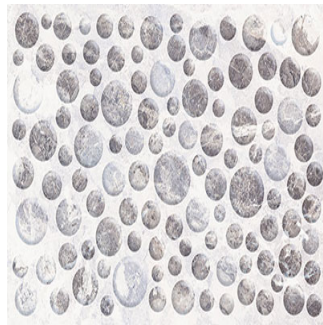

## Misty Brown Decor

**Size:** 300X450 mm | **Design:** Marble | **Finish:** Glossy Finish in Ceramic wall Body | **Series:** Cosmic Digital HL N

Front View

Scale View