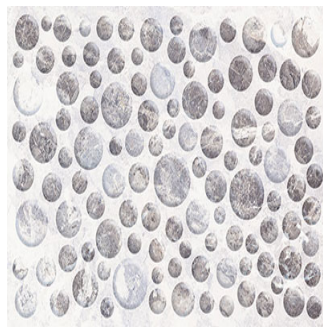

Misty Brown Decor

Size: 300X450 mm | **Design:** Marble | **Finish:** Glossy Finish in Ceramic wall Body | **Series:** Cosmic Digital HL N

Front View

Scale View

Packaging Details

Size	No. of tiles in box	Coverege Area	
		sq/mtr	sq/ft
300X450 mm	6.0	0.81	8.72