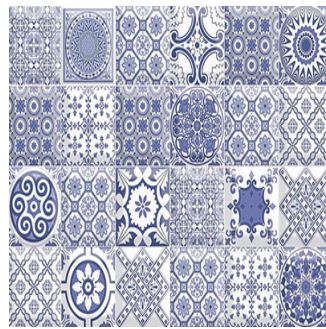

Moorish Decor 01

Size: 300X450 mm | **Design:** Marble | **Finish:** Glossy Finish in Ceramic wall Body | **Series:** Cosmos Digital

Front View

Scale View

Packaging Details

Size	No. of tiles in box	Coverege Area	
		sq/mtr	sq/ft
300X450 mm	6.0	0.81	8.72