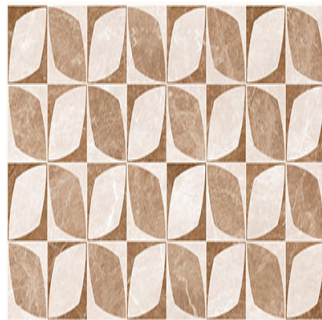

Bianco Marfil Decor

Size: 300X600 mm | **Design:** Marble | **Finish:** Glossy Finish in Ceramic wall Body | **Series:** Ultima Digital

Front View

Scale View

Packaging Details

Size	No. of tiles in box	Coverege Area	
		sq/mtr	sq/ft
300X600 mm	5.0	0.9	9.69