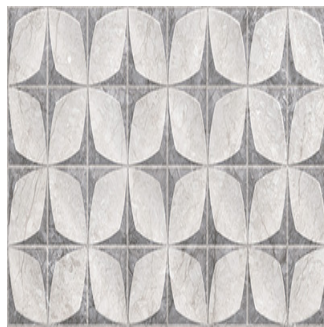

Grey Williams Decor 1

Size: 300X600 mm | Design: Marble | Finish: Glossy Finish in Ceramic wall Body | Series: Ultima Digital

Front View

Scale View

Packaging Details

Size	No. of tiles in box	Coverege Area	
		sq/mtr	sq/ft
300X600 mm	5.0	0.9	9.69