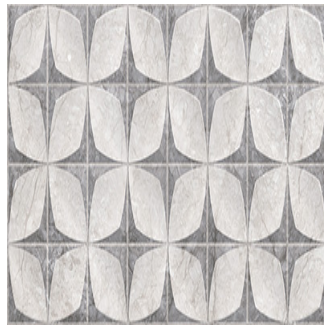

Grey Williams Decor 1

Size: 300X600 mm | Design: Marble | Finish: Glossy Finish in Ceramic wall Body | Series: Ultima Digital

Front View

Scale View

Packaging Details

| Size | No. of tiles in box | Coverege Area | |
|------------|---------------------|---------------|-------|
| | | sq/mtr | sq/ft |
| 300X600 mm | 5.0 | 0.9 | 9.69 |