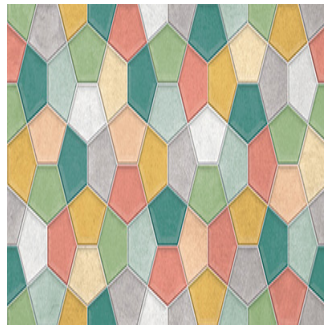

Penta Arcus Decor

Size: 600X300 mm | **Design:** Modern | **Finish:** Glossy Finish in Ceramic wall Body | **Series:** Wall Regular

Front View

Scale View

Packaging Details

Size	No. of tiles in box	Coverege Area	
		sq/mtr	sq/ft
600X300 mm	5.0	0.9	9.69