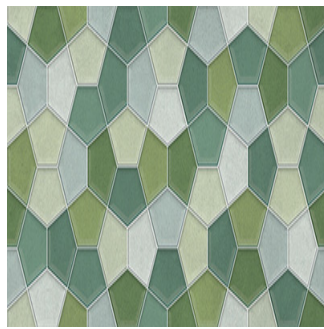

## Penta Verde Decor

**Size:** 600X300 mm | **Design:** Modern | **Finish:** Glossy Finish in Ceramic wall Body | **Series:** Wall Regular

Front View

Scale View