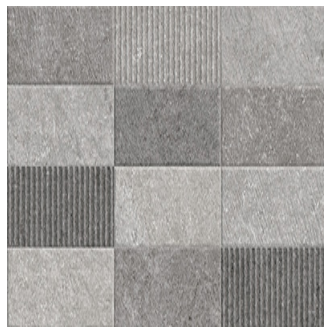

Rectus Gris Decor

Size: 300X600 mm | **Design:** Cement | **Finish:** Rustic Finish in Ceramic wall Body | **Series:** Ultima Digital

Front View

Scale View

Packaging Details

Size	No. of tiles in box	Coverege Area	
		sq/mtr	sq/ft
300X600 mm	5.0	0.9	9.69