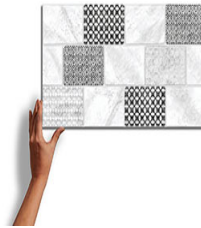

## Statuario Freccia Decor 2

Size: 300X600 mm | Design: Marble | Finish: Glossy Finish in Ceramic wall Body | Series: Ultima Digital

Front View

Scale View

### Packaging Details

Size	No. of tiles in box	Coverge Area	
		sq/mtr	sq/ft
300X600 mm	5.0	0.9	9.69