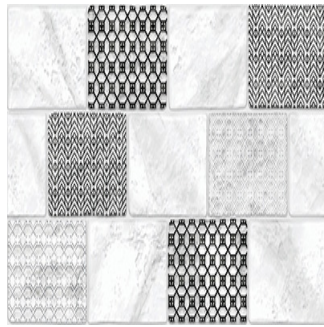

## Statuario Freccia Decor 2

Size: 300X600 mm | Design: Marble | Finish: Glossy Finish in Ceramic wall Body | Series: Ultima Digital

Front View

Scale View