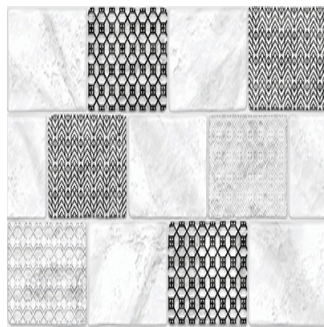

Statuario Freccia Decor 2

Size: 300X600 mm | Design: Marble | Finish: Glossy Finish in Ceramic wall Body | Series: Ultima Digital

Front View

Scale View

Packaging Details

Size	No. of tiles in box	Coverege Area	
		sq/mtr	sq/ft
300X600 mm	5.0	0.9	9.69